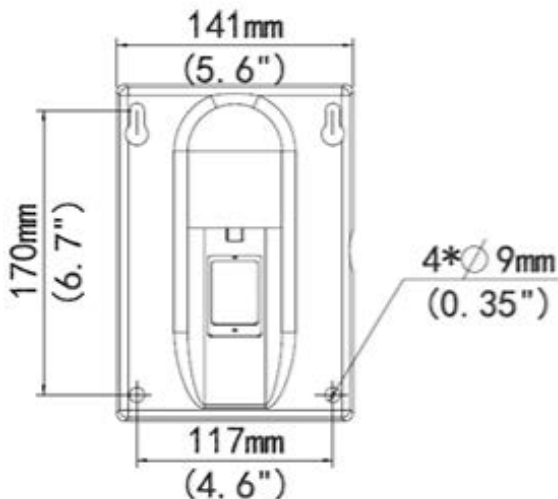

Bracket	
Dimensions	230.3 x 141 x 201.5mm
Weight	0.79kg
Material	Aluminum alloy

Used for:
INLGDO4PTZ25X; INLGDO4PTZ33X

**XLGWE45
PTZ Dome
Wall Mount**

*Design and specifications are subjects to change without notice.