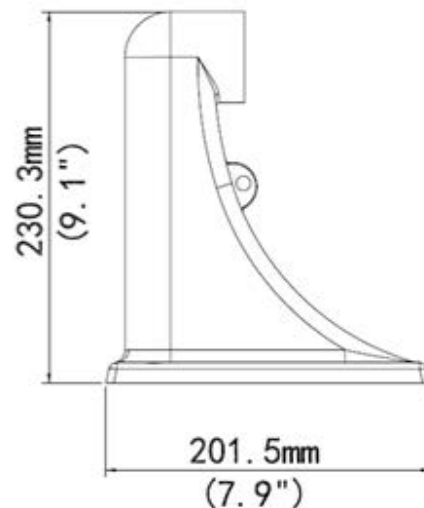

Bracket	
Dimensions	230.3 x 141 x 201.5mm
Weight	0.79kg
Material	Aluminum alloy

Used for:
INLGDO4PTZ25X; INLGDO4PTZ33X

**XLGWE45
PTZ Dome
Wall Mount**

*Design and specifications are subjects to change without notice.